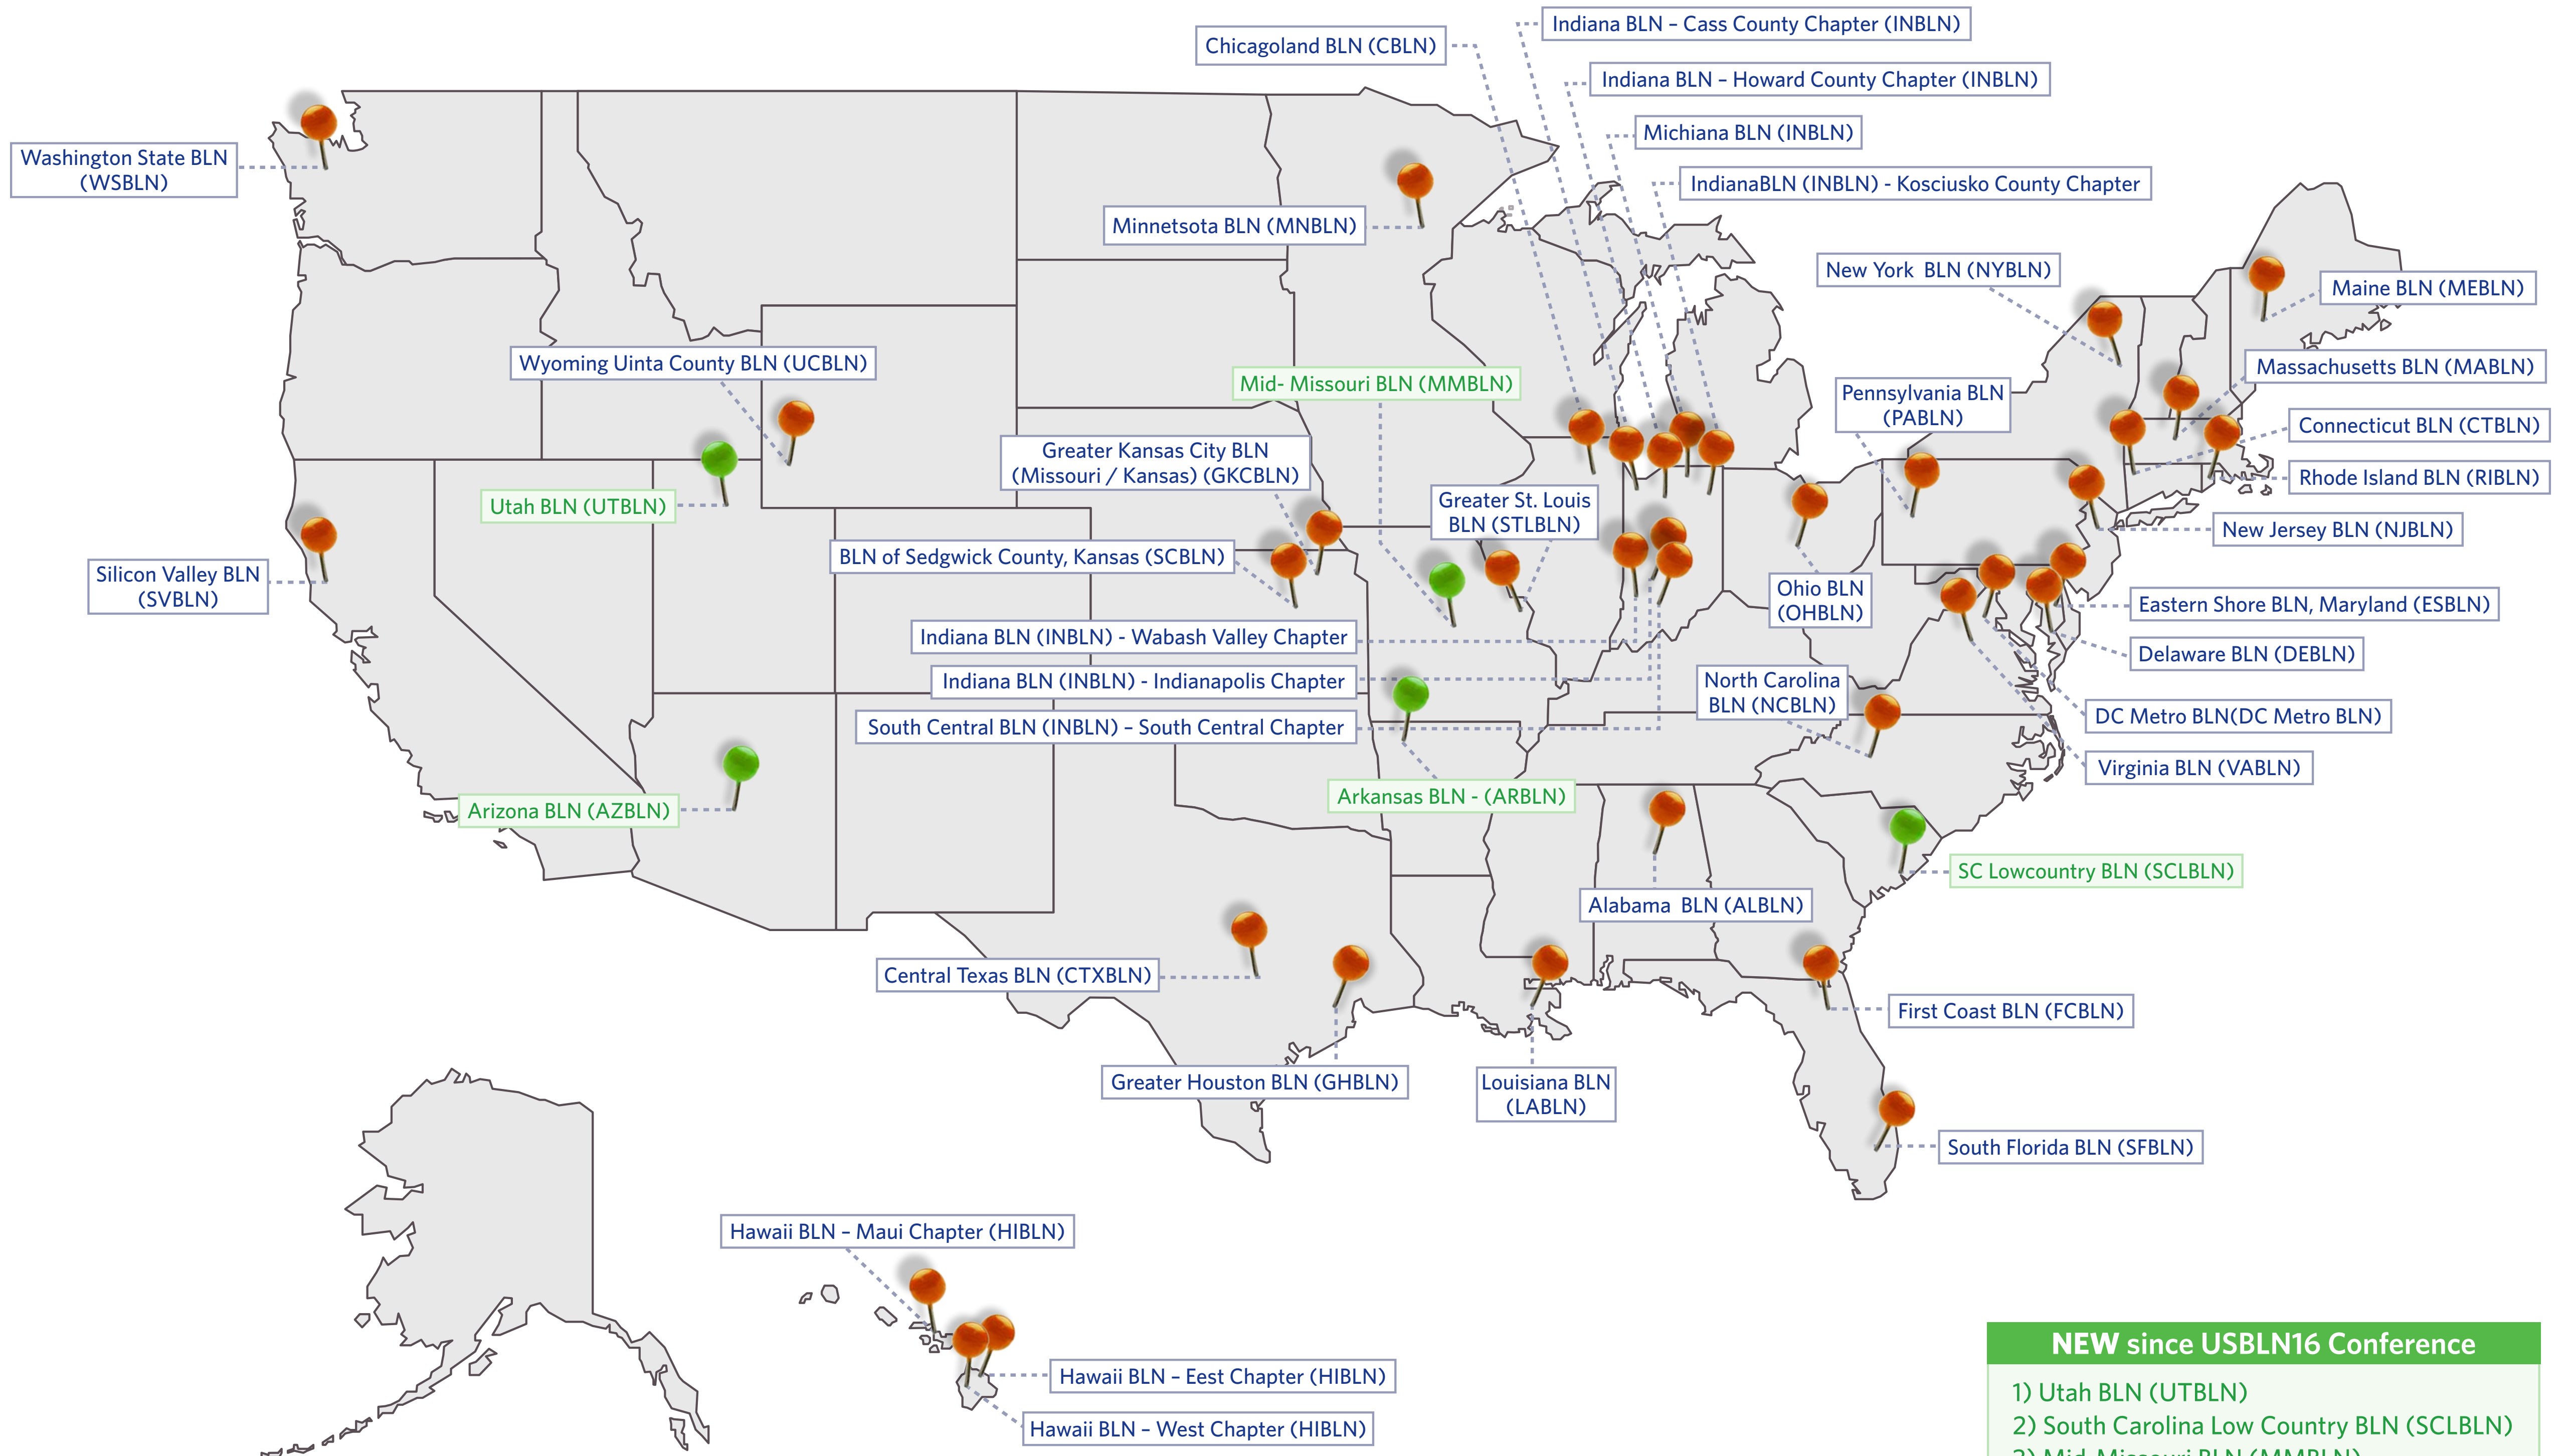

# 2017 USBLN AFFILIATE NETWORK

- NEW since USBLN16 Conference**
- 1) Utah BLN (UTBLN)
  - 2) South Carolina Low Country BLN (SCLBLN)
  - 3) Mid-Missouri BLN (MMBLN)
  - 4) Arkansas BLN (ARBLN)
  - 5) Arizona BLN (AZBLN)